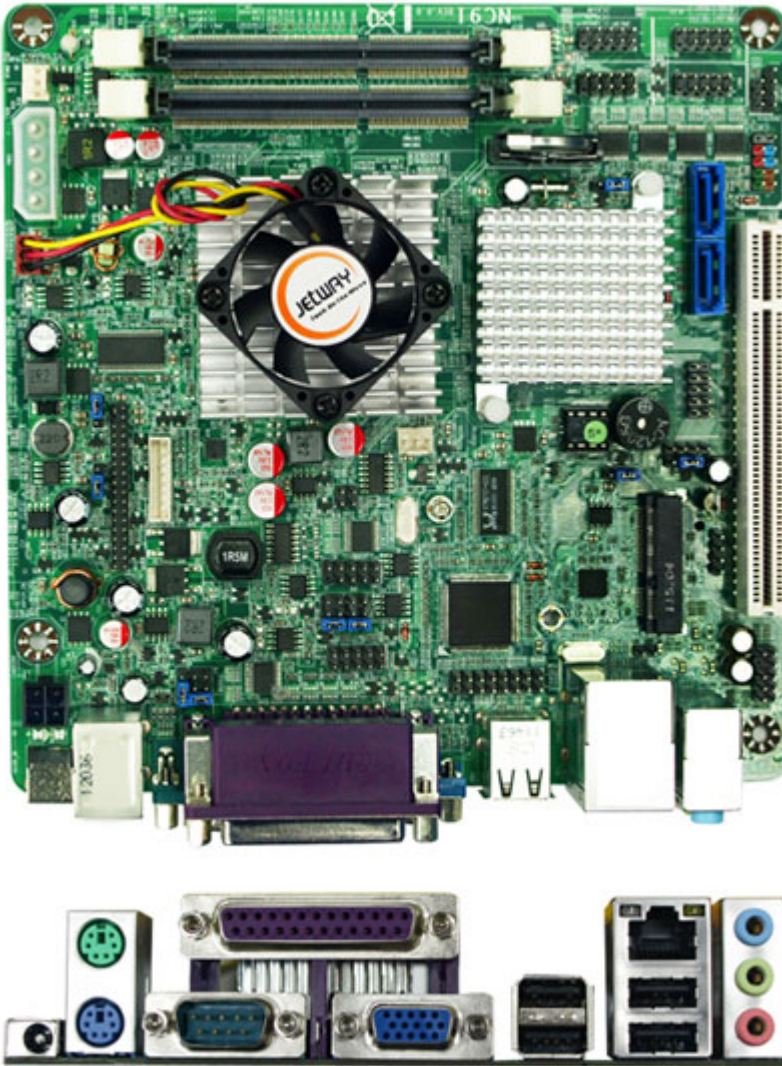

159.00 EUR  
incl. 19% VAT, plus [shipping](#)

Support: [Specifications](#)

- Intel Atom D525 + NM10 Chipset
- Support INTEL® Atom Dual-Core D525 CPU
- Support 2 \* 3Gb/s SATA■
- Support 2 \* DDR3 800MHz Single CH SO-DIMM up to 4GB
- Supports 1 \* Gigabit LAN
- Support 6 \* COM ports (COM2 for RS232/422/485)
- Integrated Realtek ALC662 HD Audio CODEC with 6-CH
- Support Watchdog Technology
- Support CPU Smart FAN
- Mini-ITX Form Factor(170mm x 170mm)

<b>CPU</b>	• INTEL ® Atom Dual-Core Processor D525 (45nm,1.80GHZ,1024MB L2 Cache)
<b>Chipset</b>	• INTEL® Atom D525 + NM10
<b>Memory</b>	• 2 * DDR3 800MHz Single CH SO-DIMM up to 4GB
<b>Expansion Slots</b>	• 1 * PCI slot, 1 * Mini PCI-E socket
<b>Storage</b>	• 2 * Serial ATA2 3Gb/s connectors
<b>Audio</b>	• Realtek ALC662 6-Channel HD Audio CODEC
<b>Ethernet LAN</b>	• 1 * Realtek RTL8111EVL Gigabit LAN
<b>LVDS</b>	• Onboard 24-bit single channel LVDS connector
<b>USB</b>	• Embedded 7 * USB 2.0/1.1